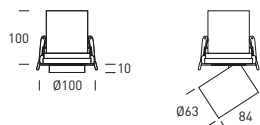

Driver on-off delgado
Slim on-off driver
Driver on-off mince

Conector rápido
Quick connector
Connecteur rapide

○ Blanco White Blanc
● Negro Black Noir

Informational text panel, likely describing the artifacts or the exhibition.

Electricidad
Y telecomunicaciones

TENERIFE

ADJUSTABLE - RETRACTABLE

TENERIFE 12

	W	mA	K	Real lm	△	ØxH (mm.)	T	Kg
○ 1.1070.0112 ● 1.1070.0212	12	300	3000	780	24°	100x110	Ø90x130	0,58

Drivers ON-OFF

4.1069.1101 150-500mA 21W 200-240V