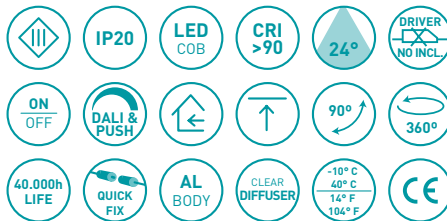

TENERIFE

ADJUSTABLE - RETRACTABLE