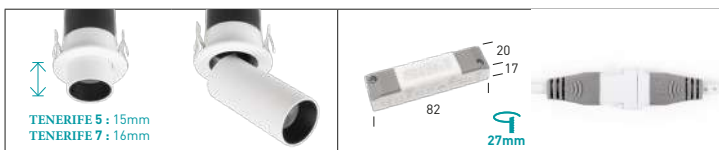

DETALLES DETAILS DÉTAILS

TENERIFE 5 : 15mm
TENERIFE 7 : 16mm

Driver on-off delgado
Slim on-off driver
Driver on-off mince

Conector rápido
Quick connector
Connecteur rapide

○ Blanco White Blanc
● Negro Black Noir